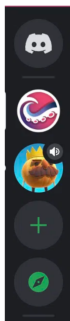

Servers

-We included a direct link to our Cephable Community with this tutorial.