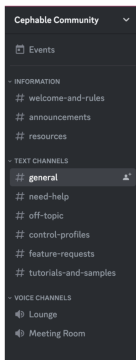

Channels

-Make sure you click on the Cephable Logo to view our online community. You will then see a list of all of our channels in the next column.